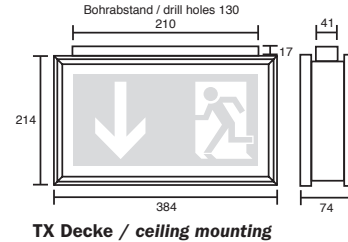

Design-Aluminiumprofileuchte Aluminium profile design luminaire