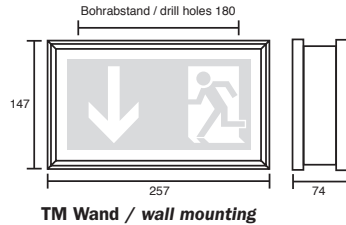

Design-Aluminiumprofileuchte Aluminium profile design luminaire