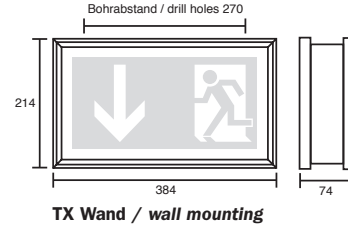

Design-Aluminiumprofileuchte Aluminium profile design luminaire