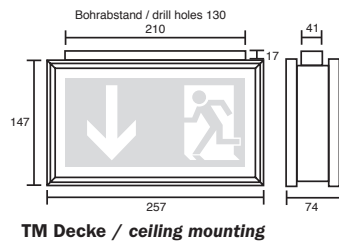

Design-Aluminiumprofileuchte Aluminium profile design luminaire